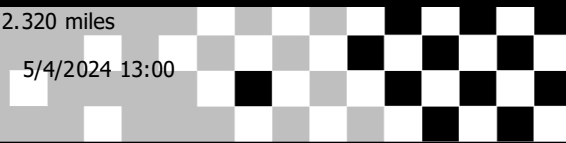

Pos	No.	Name	Class	Best Tm	Total Tm	Laps	Make
Formula Extreme							
1	161	Sahar Zvik	Formula Extreme	1:34.087	15:51.341	10	2022 Kawasaki ZX6R
2	92	Joel Ohman	Formula Extreme	1:35.257	16:01.388	10	2022 Suzuki GSX-R600 (current)
3	227	Orel Madar	Formula Extreme	1:35.317	16:05.522	10	2021 Kawasaki ZX6R
4	82X	Pearce Baker	Formula Extreme	1:34.878	16:06.048	10	2018 Yamaha R6
5	47X	Jeremy Taubman	Formula Extreme	1:38.107	16:42.043	10	2008 Yamaha YZF-R6
6	53X	Jesus Villalobos	Formula Extreme	1:40.461	16:56.221	10	2017 Yamaha R6
7	35	Jamaal Medford	Formula Extreme	1:40.128	17:01.983	10	2012 Yamaha R6
Not classified							
DNF	28	Geiser Hernandez	Formula Extreme	1:40.752	13:34.846	8	2013 Kawasaki ZX6
DNF	743X	Alyssa Evans	Formula Extreme	1:51.436	5:38.621	3	2020 Kawasaki ZX-6R
DNS	38-	Fatih Buyuksonmez	Formula Extreme				2023 Kawasaki ZX4RR
DNS	21	Bridgette LeBer	Formula Extreme				2017 Yamaha R6
DNS	136	Mookie Wilkerson	Formula Extreme				2018 Yamaha R6

Margin of Victory	Avg. Speed	Best Lap Tm	Best Speed	Best Lap by
10.047	87.792	1:34.087	88.769	161 - Sahar Zvik

Chief of Timing & Scoring: Gx2

Orbits

Race Director: David Martin

www.race-cra.com

#WEARECRA

Printed: 5/4/2024 4:01:15 PM

www.mylaps.com

Licensed to: California RoadRace Association